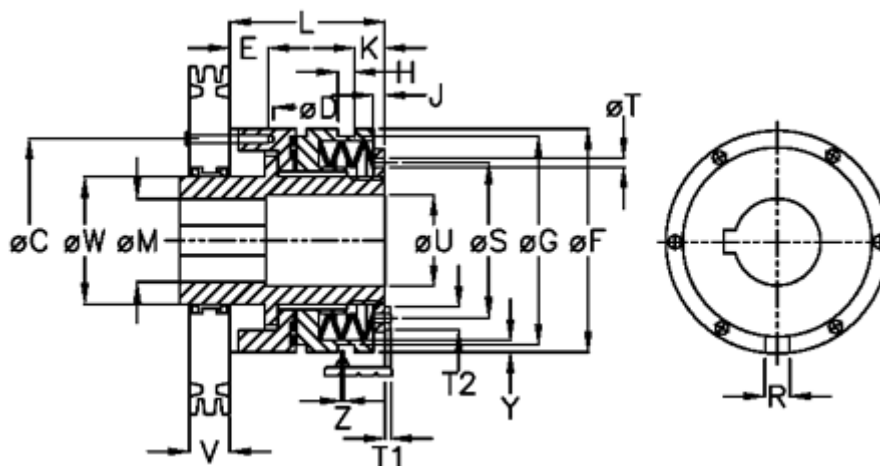

Article number: 46915531

Description: Torque limiter Safeguard C 55 S

Measures

C	= 125	J	= 11.0	T1	= 6.0
D	= 6xM10	K	= 27.0	T2	= 13
Disc spring mounting	= 6x1S	L	= 153.0	U	= 56
Disc spring version	= S - light	M max	= 55	V	= 53.0
E	= 15.0	M min	= 24	W	= 78
F	= 146	R	= 12	X	= 60.0
G	= 140.0	S	= 104	Y	= 2
H	= 9	T	= 7	Z	= 0.0